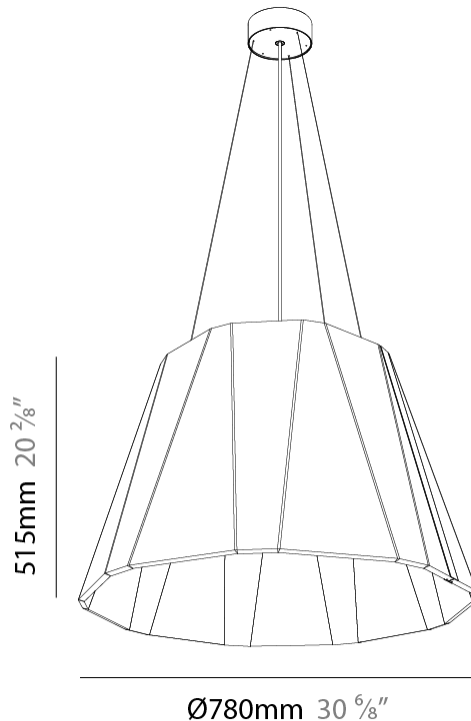

PHYSICAL

Shape: Cone
Diameter (mm): 780
Diameter (in): 30 ¹¹/₁₆
Height (mm): 515
Height (in): 20 ¹/₄
Weight (kg): 8.0

Diffuser: [Clear / Microprism / Clear Microprism](#)
Fixture Finish: [SSR / BKV / CWI / CRY / HAB / UFT / ITA / RUA / FTG / MYG / LOD / PUS / FRO / FUP / KIA / POP / BLS / SPG / MEY / GOH / CHC / COM / ABZ / JAG / OBR / MOS / ROR](#)
Holder Finish: [SSR / BKV / CWI / CRY / HAB / LAG / UFT / ITA / RUA / RUR / MIC / FTG / MYG / TWT / LOD / PUS / FRO / FUP / KIA / POP / BLS / SPG / MEY / GOH / GUM / CHC / COM / ABZ / JAG](#)
Acoustic Finish: [SFW / CYW / SEE / SYN / MTS / PMB / TTN / CYB / STO / DPE / BES / SHB / ARE / ANE / VRD / CRF](#)
Fixture Material: Acoustic
Primary Material: Acoustic
Cable Details: [2000mm/78 3/4" or 6000mm/236 1/4" Cable, - Black, Orange, Red, Transparent and White](#)

ELECTRICAL

Lamp Type: LED
Input Wattage (W): 53
Total Output Wattage (W): 48.2
Dimming: Tri-Mode (Non-Dimming and Phase Dimming (120Vac only) and 0-10V Dimming)
Driver Included: Yes
Driver Location: Integrated
Driver Type: Constant Current - Universal
Driver Class: Class 2
Input Voltage (V): 120 - 277
Upon Request: [MATTER Dimming / DALI Dimming (Remote)](#)

LED

Color Temperature (°K): [2700 / 3000 / 3500 / 4000](#)
Max. Delivered Lumen (lm): Max 7350
CRI: >90 CRI
Lamp Life (hrs): 50000

OPTICAL

RATINGS AND CERTIFICATIONS

Certified By: Certified for North American Standards
IP rating: IP20